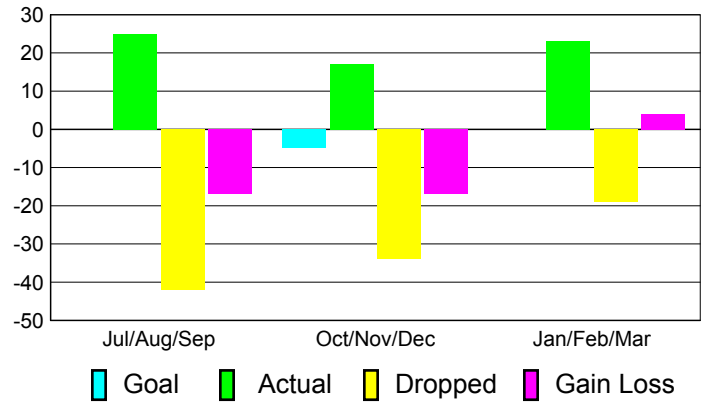

Club Results 2010-2011

Goal, New, Dropped, Gain/Loss

MEMBERSHIP

Membership Results
2010-2011

Membership
2009-2010

Month	Net Memb Goal	Actual New Memb	Actual Dropped Memb	Gain/Loss of Memb	Gain/Loss of Memb
Jul/Aug/Sep	0	25	-42	-17	3
Oct/Nov/Dec	-5	17	-34	-17	-12
Jan/Feb/Mar	0	23	-19	4	-6
Totals	-5	65	-95	-30	-15

Membership Results 2010-2011

Goal, New, Dropped, Gain/Loss

Comparison of Club Gain/Loss

Current Year Compared to the Previous Year

Comparison of Membership Gain/Loss

Current Year Compared to the Previous Year