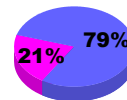

Membership Results 2010-2011

Goal, New, Dropped, Gain/Loss

Comparison of Club Gain/Loss

Current Year Compared to the Previous Year

Comparison of Membership Gain/Loss

Current Year Compared to the Previous Year

YTD Status Quo Clubs 2010-2011

Status Quo Clubs Compared to Status Quo Members

Gender Comparison 2010-2011

Jul/Aug/Sep

Oct/Nov/Dec

Jan/Feb/Mar

Male

Female