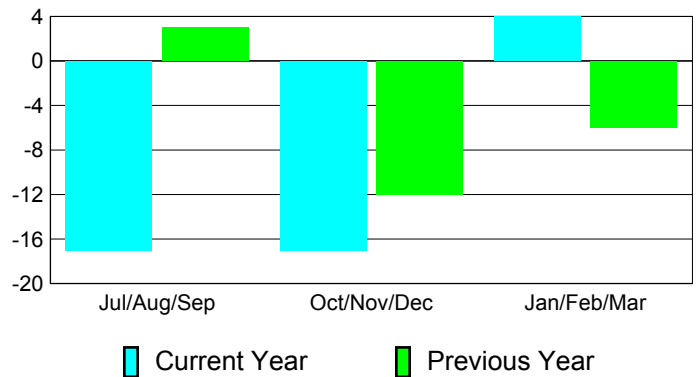

Club Results 2010-2011

Goal, New, Dropped, Gain/Loss

MEMBERSHIP

Membership Results
2010-2011

Membership
2009-2010

Month	Net Memb Goal	Actual New Memb	Actual Dropped Memb	Gain/Loss of Memb	Gain/Loss of Memb
Jul/Aug/Sep	0	25	-42	-17	3
Oct/Nov/Dec	-5	17	-34	-17	-12
Jan/Feb/Mar	0	23	-19	4	-6
Totals	-5	65	-95	-30	-15

Membership Results 2010-2011

Goal, New, Dropped, Gain/Loss

Comparison of Club Gain/Loss

Current Year Compared to the Previous Year

Comparison of Membership Gain/Loss

Current Year Compared to the Previous Year

YTD Status Quo Clubs 2010-2011

Status Quo Clubs Compared to Status Quo Members

Gender Comparison 2010-2011

Jul/Aug/Sep

Oct/Nov/Dec

Jan/Feb/Mar

Male

Female